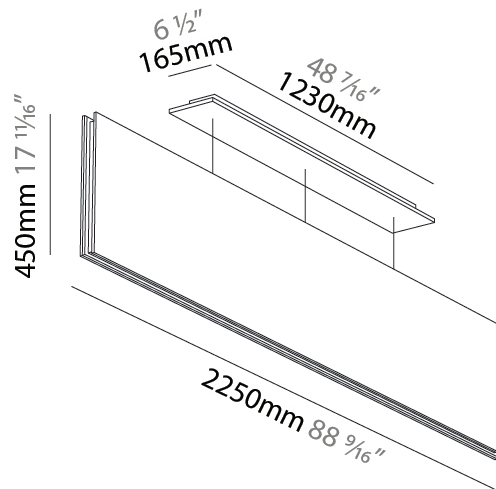

base number	LED Dimming	Color Temperature	Acoustic Options	Cable Length

1. To build a product code in our configurator select the specify button on the base model # product page
2. To build a manual product code on this datasheet choose from the options listed below in blue font and add the suffix to the base model #

GENERAL

Series: Lullaby
Partner: Prolicht
Division: Architectural
Installation: Suspension
Product Type: Acoustic
Mounting Location: Ceiling
Light Distribution: Direct

PHYSICAL

Shape: Rectangle
Length (mm): 2250
Length (in): 88 ⁷/₁₆
Width (mm): 50
Width (in): 1 ¹⁵/₁₆
Height (mm): 450
Height (in): 17 ¹¹/₁₆
Holder Finish: BLK
Acoustic Finish: SFW / CYW / SEE / SYN / MTS / PMB / TTN / CYB / STO / DPE / BES / SHB / ARE / ANE / VRD / CRF
Fixture Material: Aluminum
Primary Material: Acoustic
Cable Details: 2000mm / 6000mm Transparent Cable

ELECTRICAL

Lamp Type: LED
Input Wattage (W): 47
Total Output Wattage (W): 42.7
Dimming: Non-Dimming / 0-10V Dimming / Matter Dimming
Driver Included: Yes
Driver Location: Integrated
Driver Type: Constant Current - Universal
Driver Class: Class 2
Input Voltage (V): 120 - 277

LED

Color Temperature (°K): 2700 / 3000 / 3500 / 4000
Max. Delivered Lumen (lm): 6286 / 6378 / 6445 / 6562
Nominal Lumen (lm): 7510 / 7620 / 7700 / 7840
CRI: >90 CRI
Lamp Life (hrs): 80000

OPTICAL

Beam Angle: 80

RATINGS AND CERTIFICATIONS

Certified By: Certified for North American Standards
IP rating: IP20